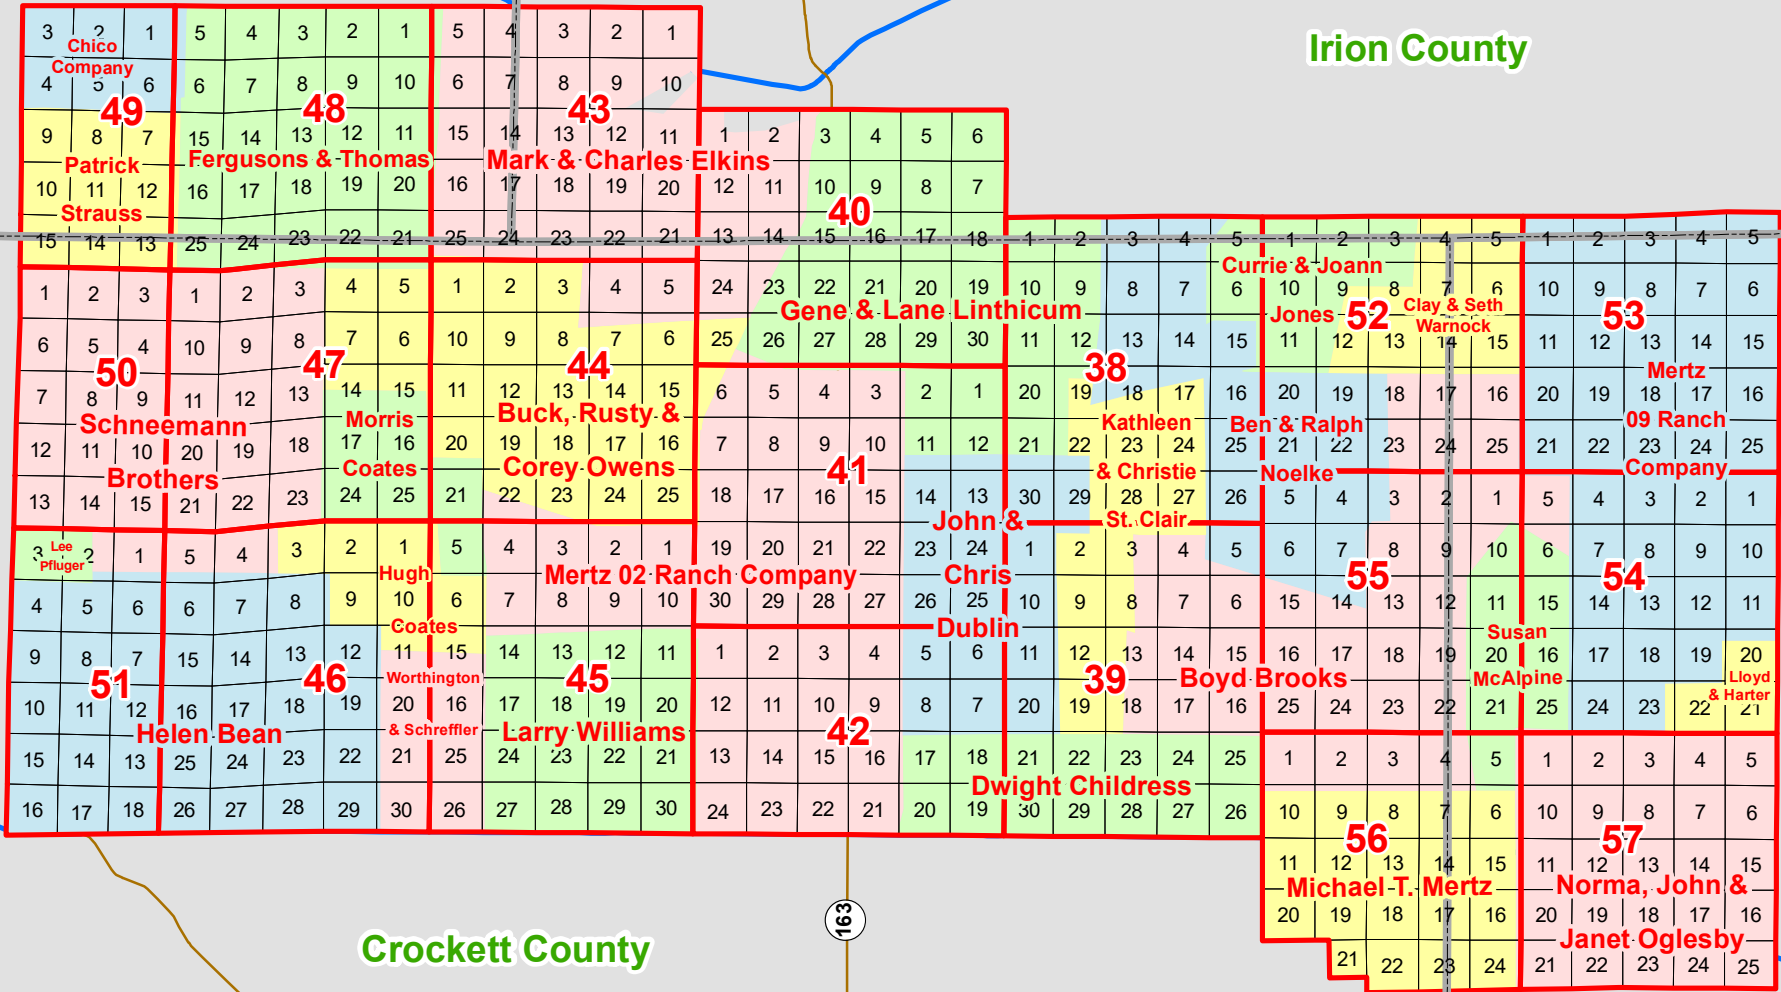

Grazing Leases February 2020

Reagan County

67

Irion County

Crockett County

163

Schleicher County

The University of Texas
University Lands

-  County Line
-  Survey Blocks
-  Survey Sections

137

0 3.75 7.5 Miles